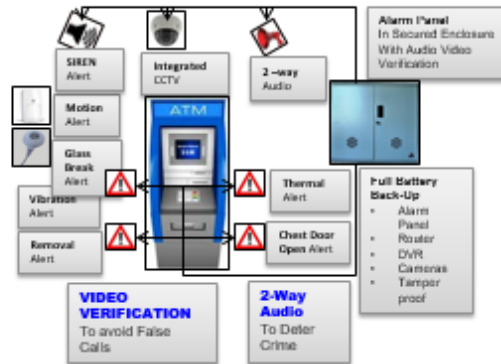

Terrier Smart ATM Solution

Customer Challenge

- Monitoring ATMs operations & Security operations.

Terrier's Solution

- GPS placement and real time monitoring
- 24X7 surveillance

Impact to customer's business

- Saved Security Guard for major shifts.
- Ensure that the Asset is secured 24/7.
- Few security breach have been prevented.

Illustration of our solution