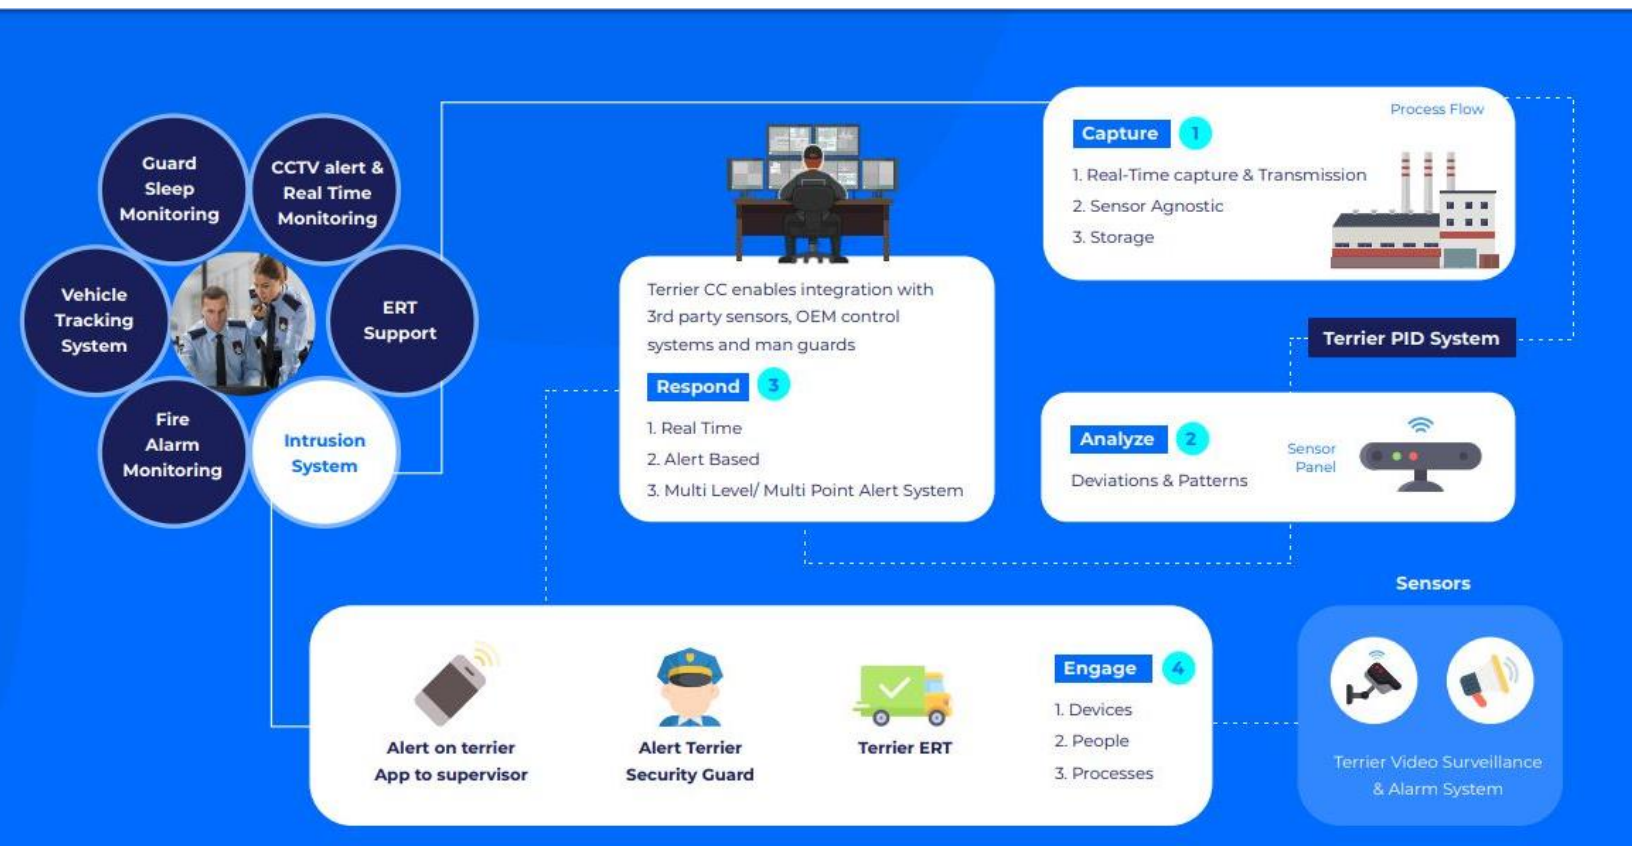

Terrier Smart ATM Solution

Customer Challenge

- Monitoring ATMs operations & Security operations.

Terrier's Solution

- GPS placement and real time monitoring
- 24X7 surveillance

Impact to customer's business

- Saved Security Guard for major shifts.
- Ensure that the Asset is secured 24/7.
- Few security breach have been prevented.

Illustration of our solution