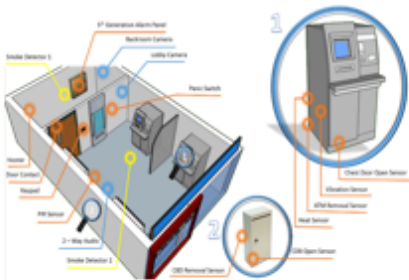

Terrier Smart ATM Solution

Customer Challenge

- Monitoring ATMs operations & Security operations.

Terrier's Solution

- GPS placement and real time monitoring
- 24X7 surveillance

Impact to customer's business